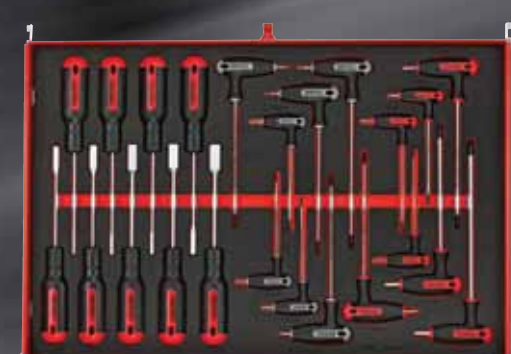

TTESK77  
77 dlğ./pcs.  
1/4" 4-13mm &  
6-13mm  
3/8" 8-22mm  
1/2" 10-24mm  
1/2" impact 13-24mm

TTEX17  
17 dlğ./pcs.  
Hex 2,5-8mm  
TX 10-40  
1/2" 40-200Nm

TTESK85  
85 dlğ./pcs.  
1/4" TX10-40, PH0-3,  
Plat, PZ1-3  
3/8" TX/TPX 10-50,  
TX-E 10-18, hex 3-12  
1/2" TX 20-60, hex  
5-12, Ribe 4-13, spl  
5-16

TTEMD122  
122 dlğ./pcs.  
Plat, PH, PZ, TX,  
TPX, Hex

TTEMB17  
17 dlğ./pcs.  
Tangen - Pincas

TTESP31  
31 dlğ./pcs.  
5,5 - 38mm

TTEX23  
23 dlğ./pcs.  
Hex 2,5-8mm  
TX 10-40  
5-13mm

TTESK86  
86 dlğ./pcs.  
1/4" 4-13mm  
3/8" 7-22mm