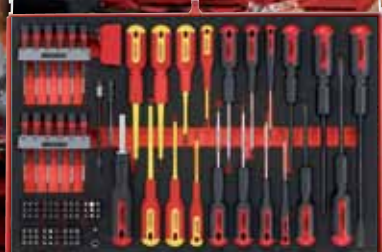

TTEMB11  
11 dlğ./pcs.  
Tangen - pinces

TTEX32  
32 dlğ./pcs.  
Stkr. – mixt. 8-32mm  
Ratelstkr. – mixtes  
racagn. 8-19mm  
L. 250mm

TTEPS12  
12 dlğ./pcs.  
Service tray

TTEMD98  
98 dlğ./pcs.  
Plat, PH, PZ – 1000V

TTESK77  
77 dlğ./pcs.  
1/4" 4-13mm &  
6-13mm  
3/8" 8-22mm  
1/2" 10-24mm  
1/2" impact 13-24mm

TTEX17  
17 dlğ./pcs.  
Hex 2,5-8mm  
TX 10-40  
1/2" 40-200Nm

TTESK85  
85 dlğ./pcs.  
1/4" TX10-40, PH0-3,  
Plat, PZ1-3  
3/8" TX/TPX 10-50,  
TX-E 10-18, hex 3-12  
1/2" TX 20-60, hex  
5-12, Ribe 4-13, spl  
5-16